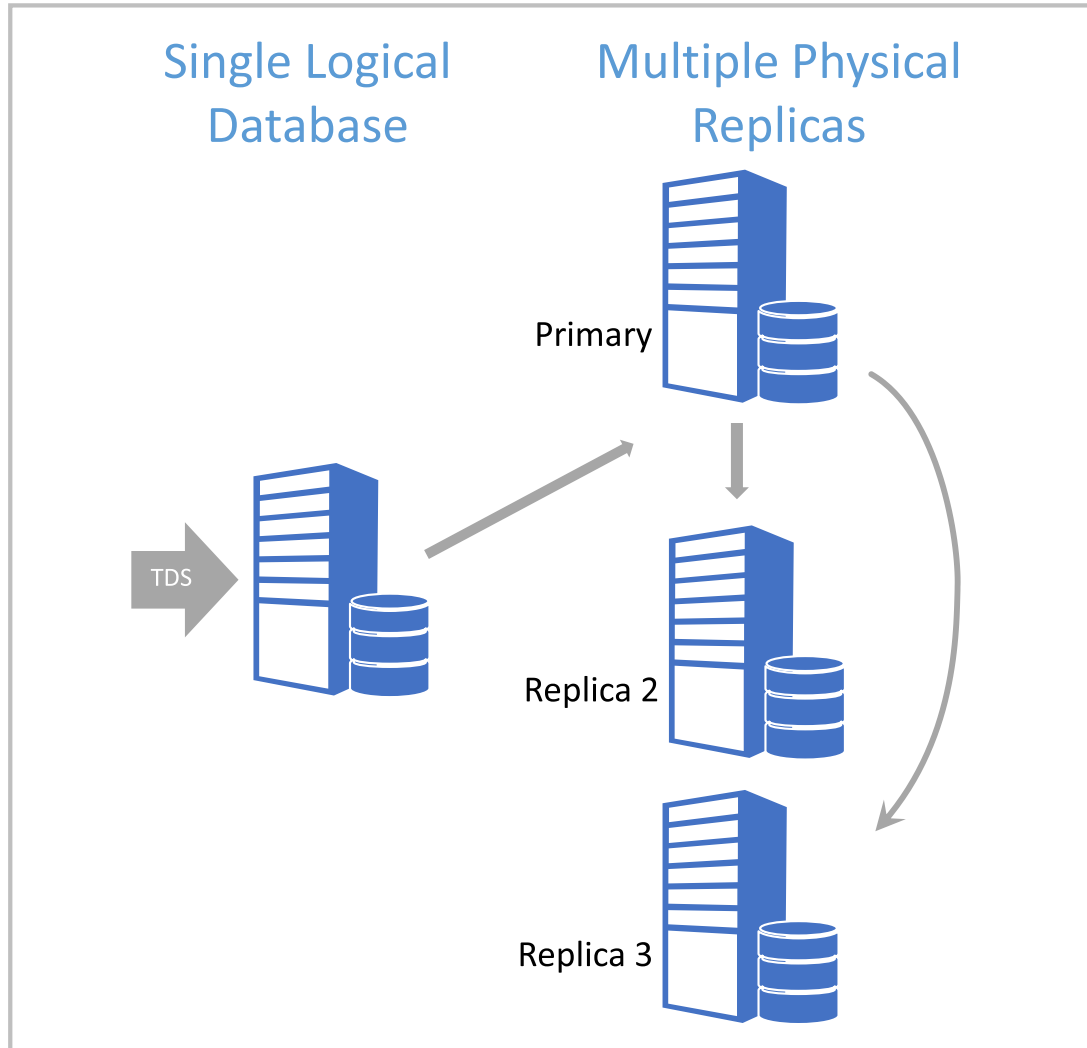

SQL Database High Availability

- Automatic HA built-in
- One primary node, two online replicas
- Writes are replicated to online secondaries
- Transactional integrity maintained with replication
- No database downtime even with Azure system patches