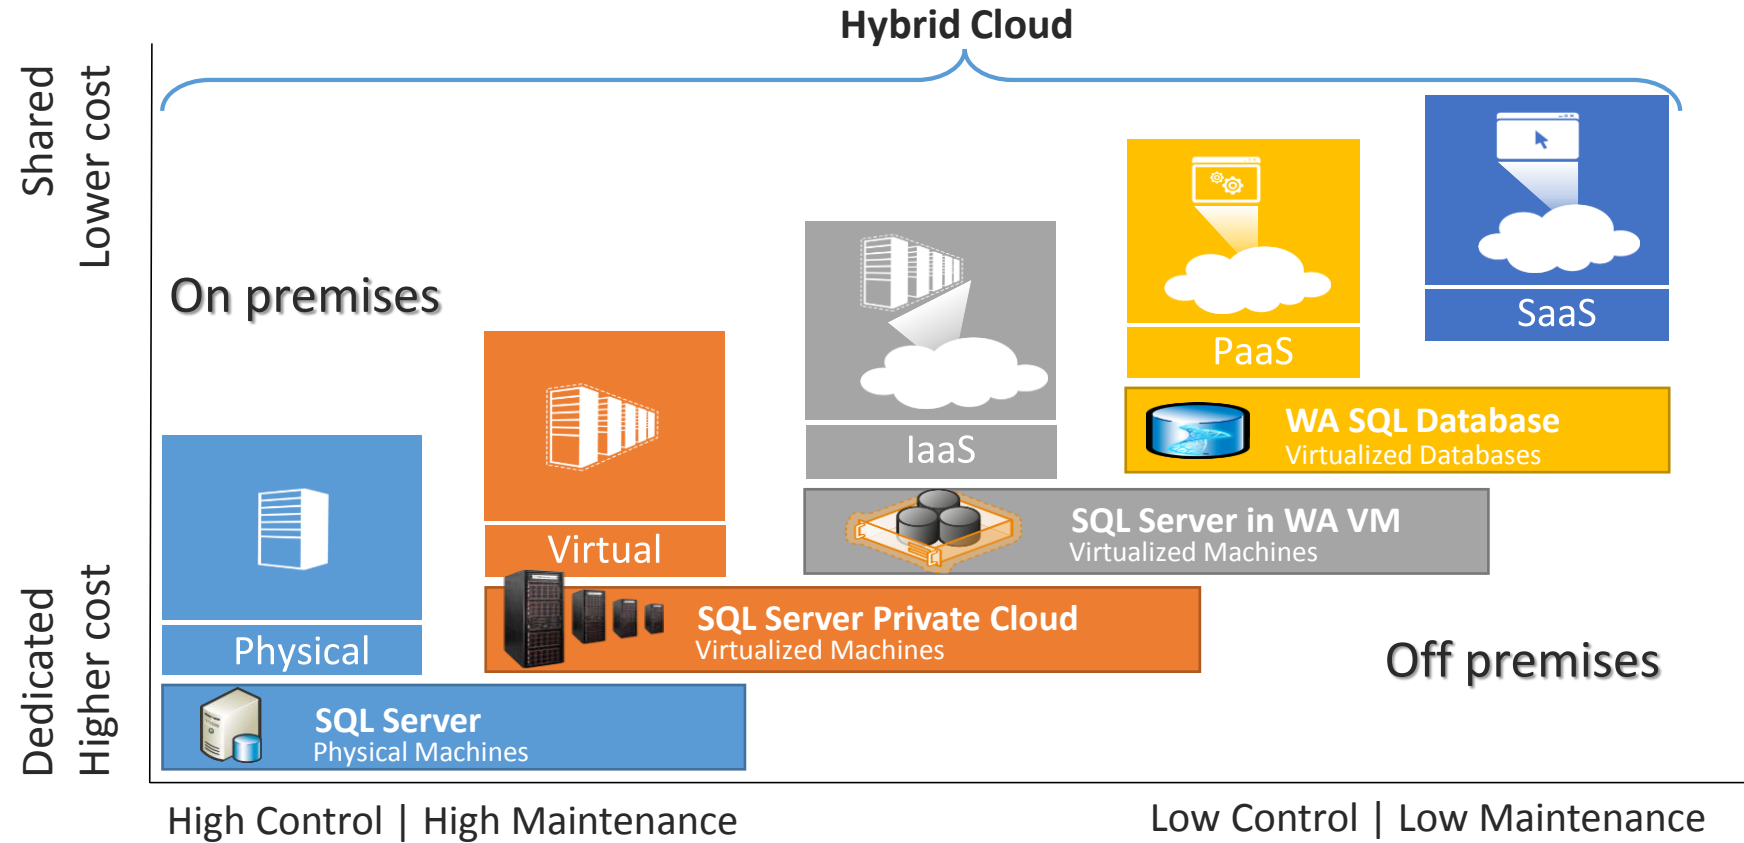

SQL Server Cloud Continuum